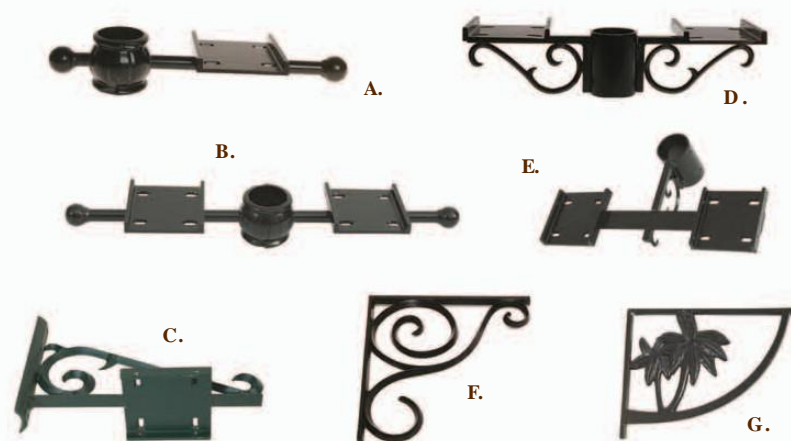

B. MB-2 Cast Aluminum

C. MB-3 Cast Aluminum
with Optional Terrace Roof and Cast Logo

D. MB-3 Cast Aluminum
with Standard Style Roof

E. MB-3 Cast Aluminum
with (S) Scroll Bracket, address plaque, terrace style roof/Mini-Americana Base and Acorn Finial (all welded construction to a 3" fluted pole)

F. MB-4 Cast Aluminum
with a Rose Scroll, Acorn Finial, Mini-Americana Base (all welded construction to a 3" fluted pole, with an 18" burial of pipe)

G. MB-5 All Cast Aluminum

H. MB-6 All Cast Aluminum
with Large (S) Scroll Bracket, F-4 Finial and B-3FL Base (welded to a 3" fluted pole)

I. MB-7 All Cast Aluminum

J. MB-8 All Cast Aluminum

K. MB-9 All Cast Aluminum
with Optional Logo and B-3FL base (welded to a 3" fluted pole)

U Mailbox Brackets

Each style available in sizes to fit any post. Other sizes and styles available. Please contact us or visit www.aluminaproducts.com.

A. MB-B-001 Single Decorative
(for a 3" pole)

B. MB-B-002 Double Decorative
(for a 3" pole)

C. MB-B-003 Single Bracket
with a Large (S) Scroll (fits a 3" pole)

D. MB-B-004 Double Bracket
with a Small (S) Scroll (fits a 3" pole)