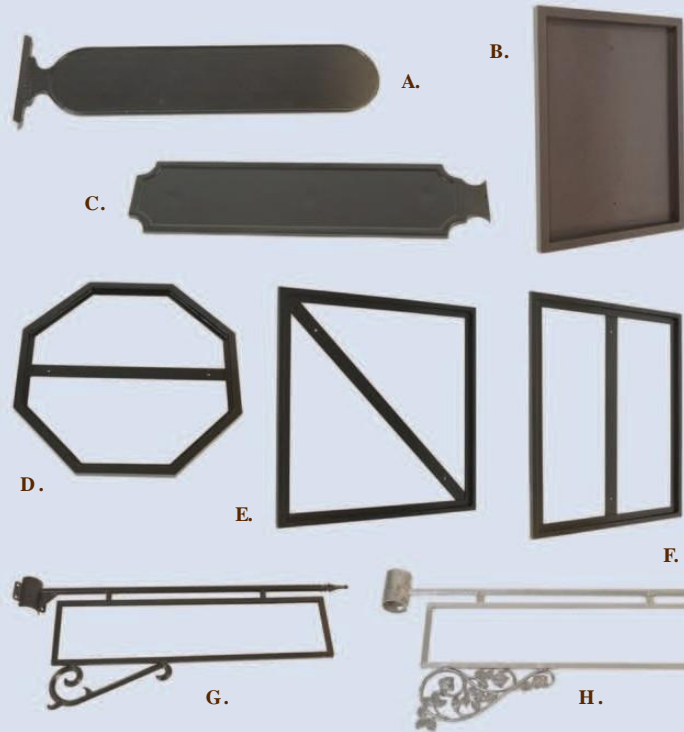

U Sign Frames

Each style available in sizes to fit any post. Other sizes and styles available. Please contact us or visit www.aluminaproducts.com.

- A. 10BSP-36 Oval Street Blade - 9" x 36"**
(not shown)
- 20BSP-36 Oval Street Blade - 6" x 36"**
- 30BSP-24 Oval Street Blade - 6" x 24"**
- 40BSP-30 Oval Street Blade - 6" x 30"**

- B. 24 Extruded - 24" x 30" (with .080 back)**
(not shown)
- 30 Extruded - 30" x 30" (with .080 back)**
- 30 Extruded Stop Sign - 30"**

- C. CESP-30 Chamfered Edge Paddle - 30"**
(not shown)
- CESP-24 Chamfered Edge Paddle - 24"**
- CESP-36 Chamfered Edge Paddle - 36"**