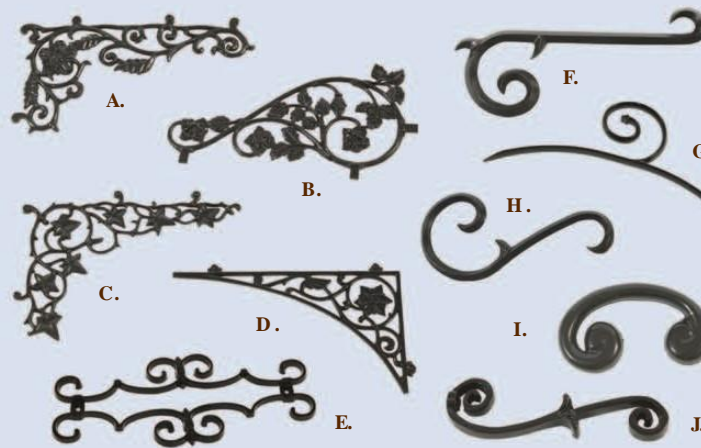

U Decorative Scrolls

Other sizes and styles available. Please contact us or visit www.aluminaproducts.com.

- **A. DS-001 French Provincial**
- **B. DS-002 Rosette**
- **C. DS-003 Ivy League**
- **D. DS-004 Provincial**
- **E. DS-005 Bellair**
  (accommodates a .5" or .75" picket)
- **F. DS-006 Large(S) Scroll**
- **G. DS-007 Accent Scroll**
- **H. DS-008 Small(S) Scroll**
- **I. DS-009 (C) Scroll**
- **J. DS-010 S-1**

ALUMINA PRODUCTS, INC.

1400-1500 N. 14th St.
Terre Haute, IN 47807

phone: 727.934.9781
fax: 727.934.4874
sales@aluminaproducts.com
www.aluminaproducts.com

A subsidiary of Modern Aluminum Castings,
quality castings since 1919.

MODERN ALUMINUM CASTINGS

MORE MODERN THAN EVER BEFORE

1400-1500 N. 14th St.
Terre Haute, IN 47807

phone: 812.232.0007
toll free: 800.467.6252
fax: 812.232.0009
sales@modernaluminum.com
www.modernaluminum.com