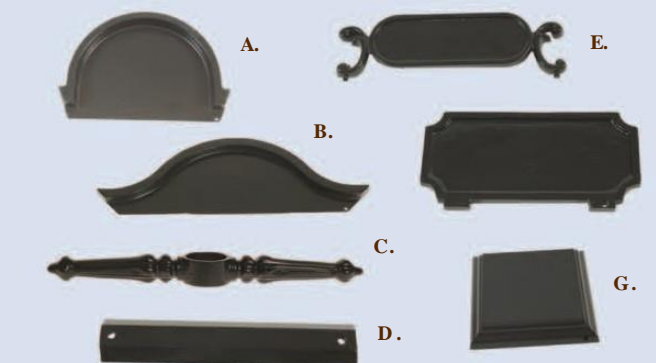

A. AC-001 Logo Casting for Street Signs

B. AC-002 Logo Casting for Street Signs

C. AC-003 Decorative Ladder Rest

D. AC-004 Cast Mount - 10.875" x 2.125"
(contours to a 3" pole)

E. AC-005 Address Plaque - 8.5" x 2.5"
(holds numbers)

F. AC-006 Address Plaque - 8.5" x 4"
(not shown)

AC-007 Address Plaque - 10.75" x 4"

G. AC-008 Square Accent Topper - 7.5" x 7.5"